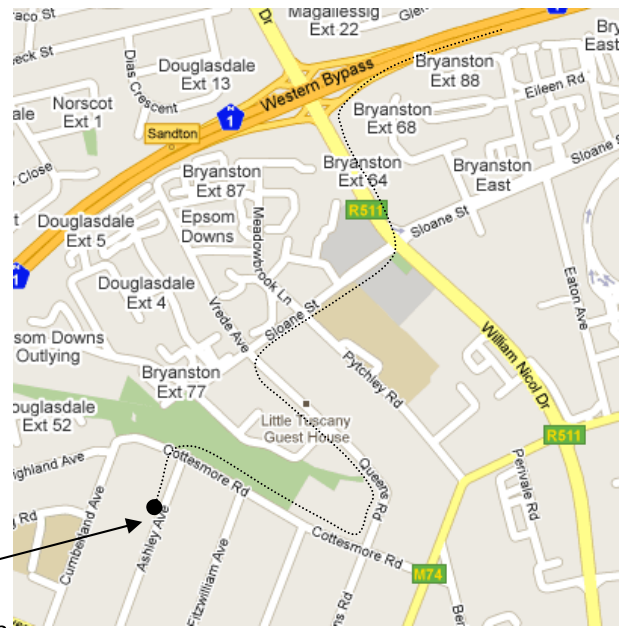

# Ash Manor

info@ashmanor.co.za | www.ashmanor.co.za  
+27(0)83 628 6462 (Trish)  
+27(0)82 800 2156 (Jon)  
17 A Ashley Avenue, Bryanston

**GPS Navigation:**  
Latitude: -26.049517  
Longitude: 28.008736

- Directions from Durban**
- Follow the N3 Freeway North.
  - Continue straight ahead and join onto the N1 Freeway at the Buccleuch Interchange.
  - Bear left onto the William Nicol Off Ramp
  - At the top of the off ramp, turn Left into William Nicol Drive.
  - Turn Right into Sloane St.
  - Turn Left into Queens Road.
  - Turn Right into Cottesmore Rd.
  - Turn Left into Ashley Ave.
  - Pass Through the Security Point.
  - Ash Manor is situated on our Right.

- Directions form Pretoria.**
- Navigate toward the N1 Freeway.
  - Continue along the N1 and then straight ahead onto the Ben Schoeman Freeway.
  - Continue straight ahead onto the N1 off Ramp.
  - Turn right onto the N1 Western Bypass on-ramp at the Buccleuch Interchange.
  - Bear left onto the William Nicol Off Ramp.
  - At the top of the off ramp, turn Left into William Nicol Drive.
  - Turn Right into Sloane St.
  - Turn Left into Queens Road.
  - Turn Right into Cottesmore Rd.
  - Turn Left into Ashley Ave.
  - Pass Through the Security Point.
  - Ash Manor is situated on our Right.