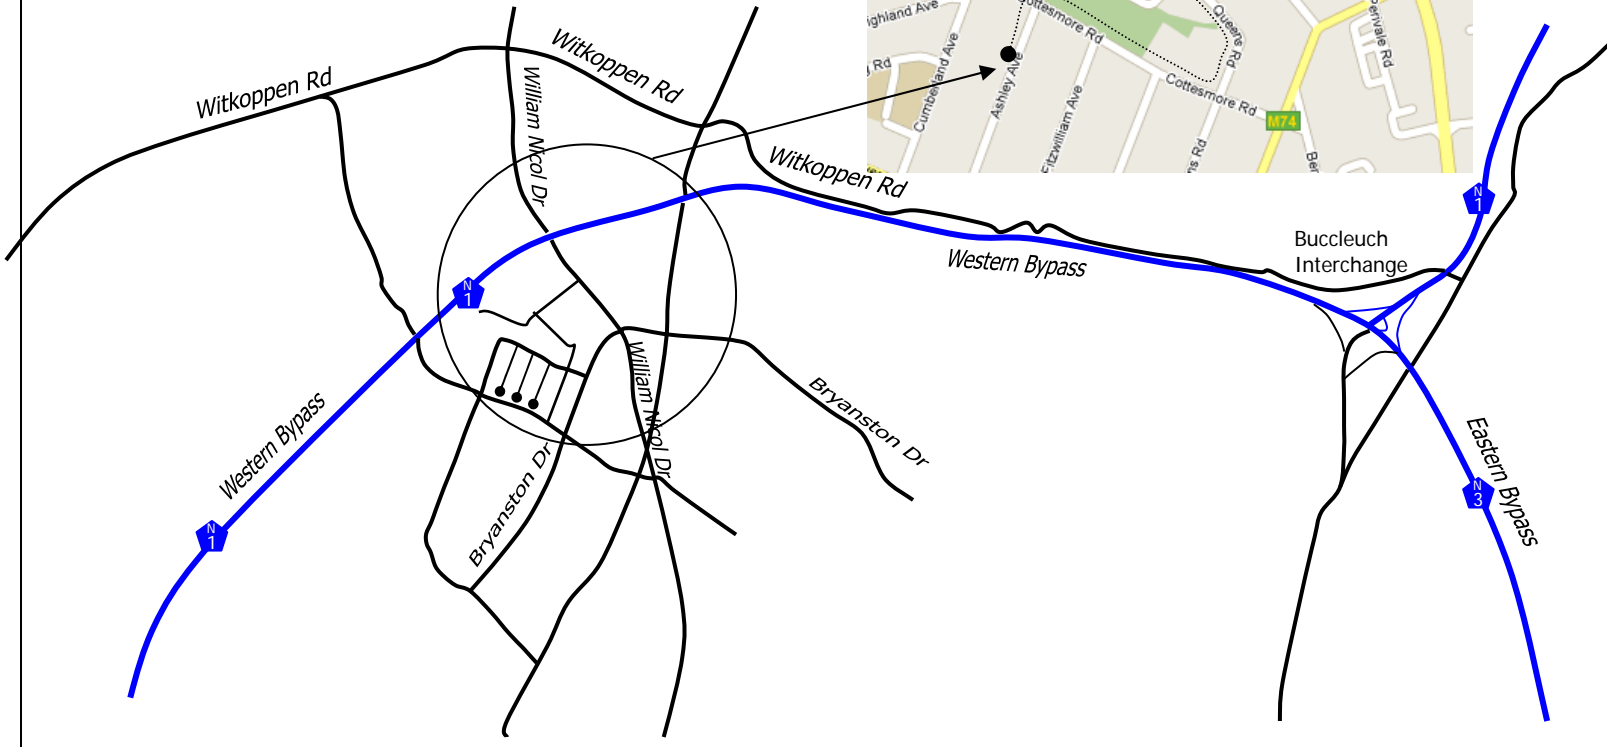

# Ash Manor

info@ashmanor.co.za | www.ashmanor.co.za  
+27(0)83 628 6462 (Trish)  
+27(0)82 800 2156 (Jon)  
17 A Ashley Avenue, Bryanston

**GPS Navigation:**  
Latitude: -26.049517  
Longitude: 28.008736

- Directions from Durban**
- Follow the N3 Freeway North.
  - Continue straight ahead and join onto the N1 Freeway at the Buccleuch Interchange.
  - Bear left onto the William Nicol Off Ramp
  - At the top of the off ramp, turn Left into William Nicol Drive.
  - Turn Right into Sloane St.
  - Turn Left into Queens Road.
  - Turn Right into Cottesmore Rd.
  - Turn Left into Ashley Ave.
  - Pass Through the Security Point.
  - Ash Manor is situated on our Right.

- Directions form Pretoria.**
- Navigate toward the N1 Freeway.
  - Continue along the N1 and then straight ahead onto the Ben Schoeman Freeway.
  - Continue straight ahead onto the N1 off Ramp.
  - Turn right onto the N1 Western Bypass on-ramp at the Buccleuch Interchange.
  - Bear left onto the William Nicol Off Ramp.
  - At the top of the off ramp, turn Left into William Nicol Drive.
  - Turn Right into Sloane St.
  - Turn Left into Queens Road.
  - Turn Right into Cottesmore Rd.
  - Turn Left into Ashley Ave.
  - Pass Through the Security Point.
  - Ash Manor is situated on our Right.